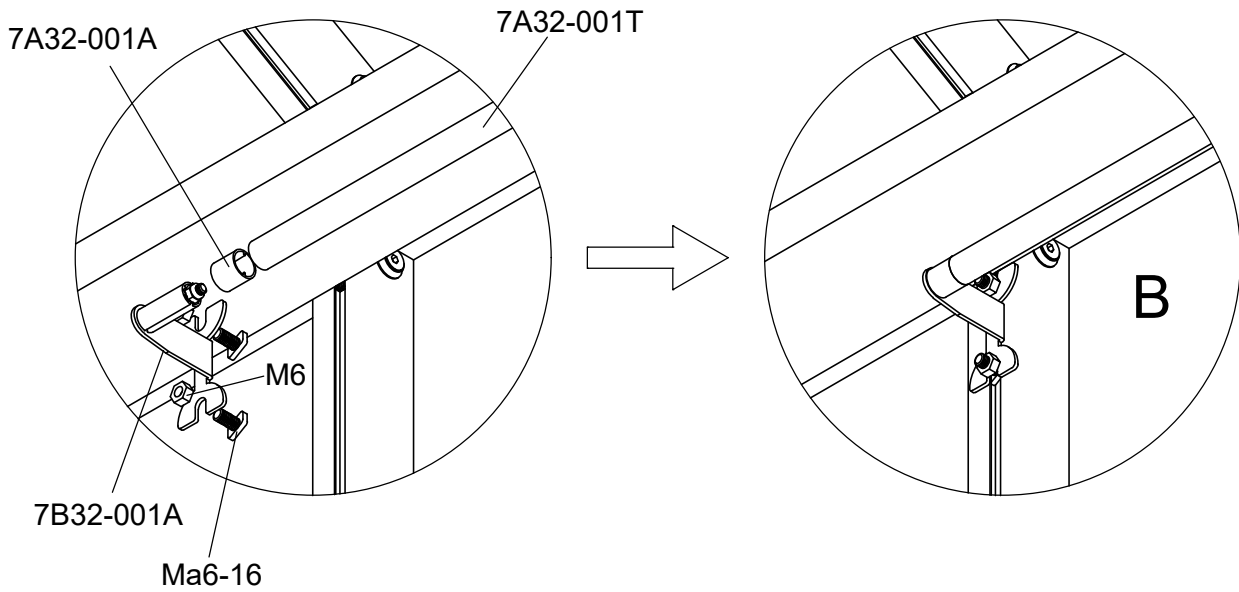

Part	NO.	QTY.	Length(MM)	Page	Part	NO.	QTY.	Length(MM)	Page
	0735-41	1	PCS	P2		7B32-003	4	PCS	P2
	7B32-002	2	PCS	P2		7B32-001A	2	PCS	P3
	S6-12	4	PCS	P2		7A32-001T	1	971	P3
	M6	10	PCS	P2~3		7A32-001A	1	15	P3
	Ma6-16	6	PCS	P2~3					

Part	NO.	QTY.	Length(MM)
	0735-41	1	PCS
	7B32-002	2	PCS
	S6-12	4	PCS
	M6	6	PCS
	Ma6-16	2	PCS
	7B32-003	4	PCS

Adjust 7B32-003 and use spirit level to make sure the curtain is horizontal level.

Part	NO.	QTY.	Length(MM)
	7A32-001A	1	15
	7A32-001T	1	971
	7B32-001A	2	PCS
	M6	4	PCS
	Ma6-16	4	PCS

If necessary, please use 7A32-001A (15mm) to extend the length of the tube 7A32-001T (971mm) that holds the curtain along the wall.

**Willab  Garden**

Tomtholmsvägen Östra Karup 269 21 Båstad SVERIGE  
Tel 0431-686 00 • Fax 0431-686 10 • [www.willabgarden.se](http://www.willabgarden.se) • [info@willabgarden.se](mailto:info@willabgarden.se)