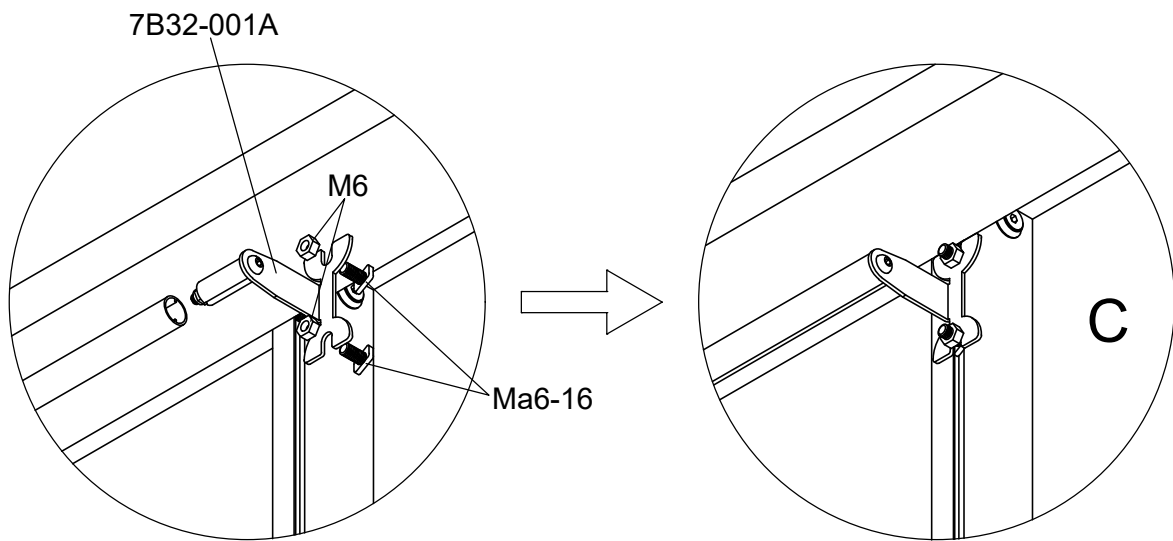

Part	NO.	QTY.	Length(MM)	Page	Part	NO.	QTY.	Length(MM)	Page
	0735-41	1	PCS	P2		7B32-003	4	PCS	P2
	7B32-002	2	PCS	P2		7B32-001A	2	PCS	P3
	S6-12	4	PCS	P2		7A32-001T	1	971	P3
	M6	10	PCS	P2~3		7A32-001A	1	15	P3
	Ma6-16	6	PCS	P2~3					

Part	NO.	QTY.	Length(MM)
	0735-41	1	PCS
	7B32-002	2	PCS
	S6-12	4	PCS
	M6	6	PCS
	Ma6-16	2	PCS
	7B32-003	4	PCS

Adjust 7B32-003 and use spirit level to make sure the curtain is horizontal level.

Part	NO.	QTY.	Length(MM)
	7A32-001A	1	15
	7A32-001T	1	971
	7B32-001A	2	PCS
	M6	4	PCS
	Ma6-16	4	PCS

If necessary, please use 7A32-001A (15mm) to extend the length of the tube 7A32-001T (971mm) that holds the curtain along the wall.

**Willab  Garden**

Tomtholmsvägen Östra Karup 269 21 Båstad SVERIGE  
Tel 0431-686 00 • Fax 0431-686 10 • [www.willabgarden.se](http://www.willabgarden.se) • [info@willabgarden.se](mailto:info@willabgarden.se)