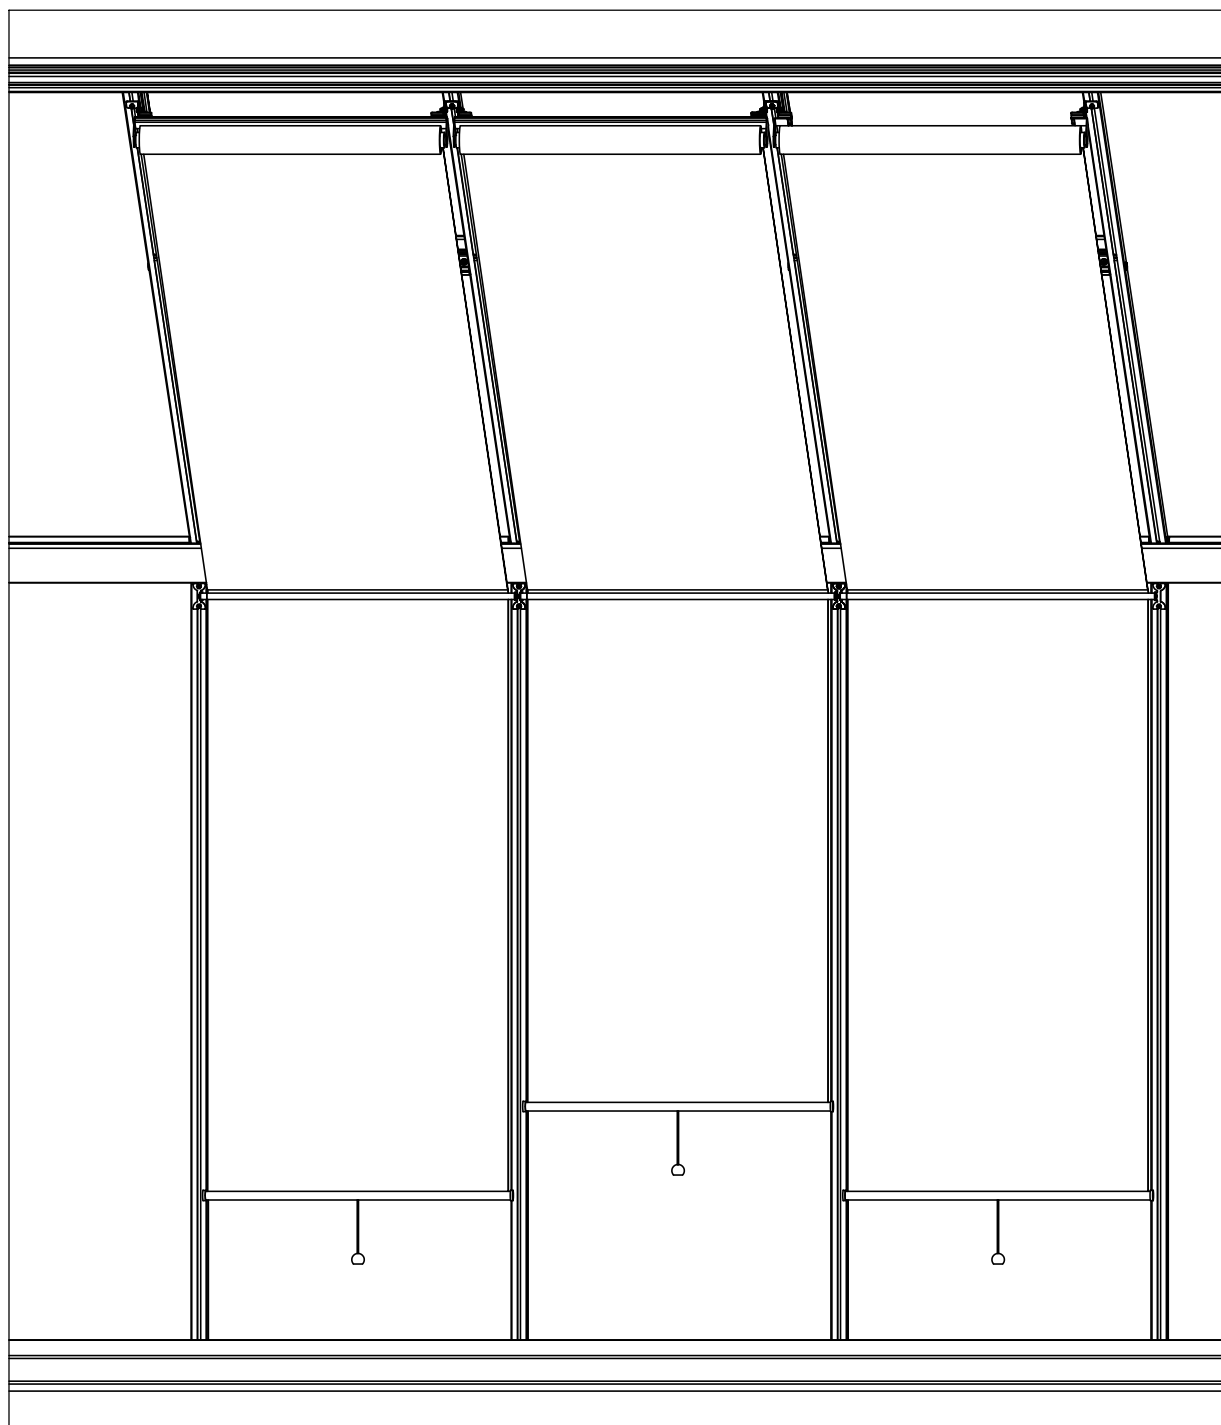

Part	NO.	QTY.	Length(MM)
	0735-41	1	PCS
	7B32-002	2	PCS
	S6-12	4	PCS
	M6	6	PCS
	Ma6-16	2	PCS
	7B32-003	4	PCS

Adjust 7B32-003 and use spirit level to make sure the curtain is horizontal level.

Part	NO.	QTY.	Length(MM)
	7A32-001A	1	15
	7A32-001T	1	971
	7B32-001A	2	PCS
	M6	4	PCS
	Ma6-16	4	PCS

If necessary, please use 7A32-001A (15mm) to extend the length of the tube 7A32-001T (971mm) that holds the curtain along the wall.

**Willab  Garden**

Tomtholmsvägen Östra Karup 269 21 Båstad SVERIGE  
Tel 0431-686 00 • Fax 0431-686 10 • [www.willabgarden.se](http://www.willabgarden.se) • [info@willabgarden.se](mailto:info@willabgarden.se)