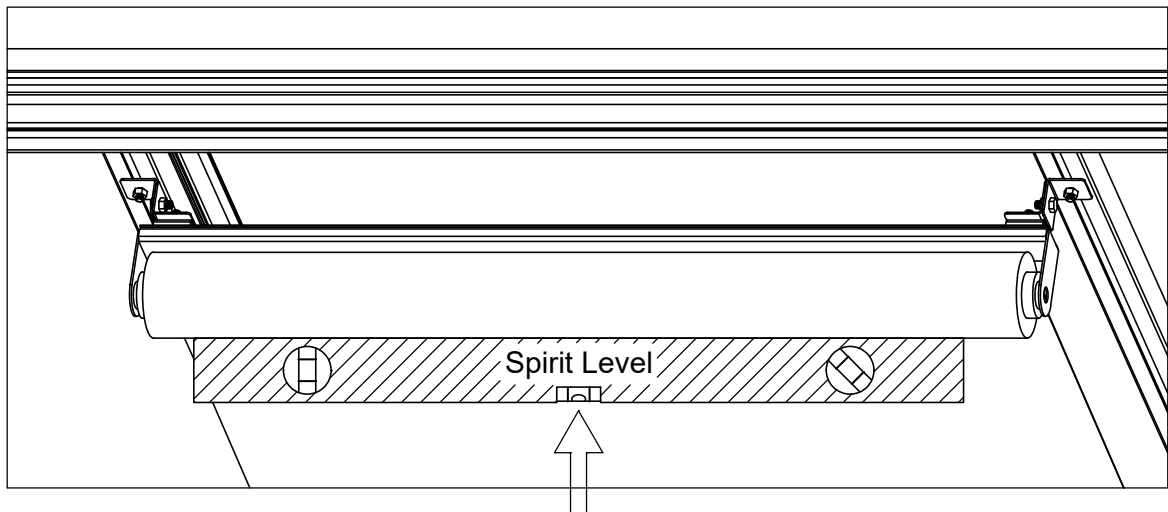

Part	NO.	QTY.	Length(MM)	Page	Part	NO.	QTY.	Length(MM)	Page
	0735-41	1	PCS	P2		7B32-003	4	PCS	P2
	7B32-002	2	PCS	P2		7B32-001A	2	PCS	P3
	S6-12	4	PCS	P2		7A32-001T	1	971	P3
	M6	10	PCS	P2~3		7A32-001A	1	15	P3
	Ma6-16	6	PCS	P2~3					

Part	NO.	QTY.	Length(MM)
	0735-41	1	PCS
	7B32-002	2	PCS
	S6-12	4	PCS
	M6	6	PCS
	Ma6-16	2	PCS
	7B32-003	4	PCS

Adjust 7B32-003 and use spirit level to make sure the curtain is horizontal level.

Part	NO.	QTY.	Length(MM)
	7A32-001A	1	15
	7A32-001T	1	971
	7B32-001A	2	PCS
	M6	4	PCS
	Ma6-16	4	PCS

If necessary, please use 7A32-001A (15mm) to extend the length of the tube 7A32-001T (971mm) that holds the curtain along the wall.

**Willab  Garden**

Tomtholmsvägen Östra Karup 269 21 Båstad SVERIGE  
Tel 0431-686 00 • Fax 0431-686 10 • [www.willabgarden.se](http://www.willabgarden.se) • [info@willabgarden.se](mailto:info@willabgarden.se)