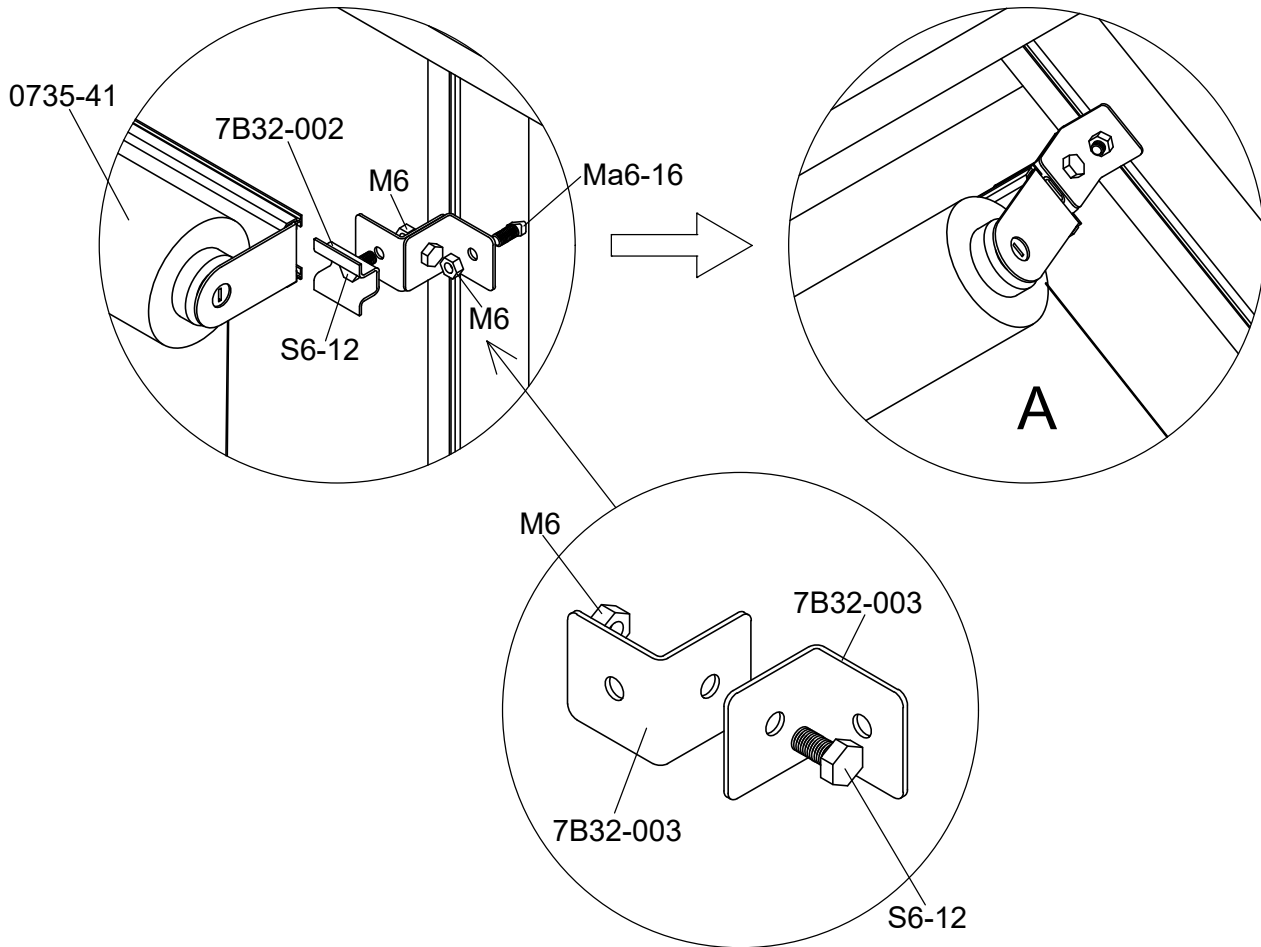

Part	NO.	QTY.	Length(MM)	Page	Part	NO.	QTY.	Length(MM)	Page
	0735-41	1	PCS	P2		7B32-003	4	PCS	P2
	7B32-002	2	PCS	P2		7B32-001A	2	PCS	P3
	S6-12	4	PCS	P2		7A32-001T	1	971	P3
	M6	10	PCS	P2~3		7A32-001A	1	15	P3
	Ma6-16	6	PCS	P2~3					

Part	NO.	QTY.	Length(MM)
	0735-41	1	PCS
	7B32-002	2	PCS
	S6-12	4	PCS
	M6	6	PCS
	Ma6-16	2	PCS
	7B32-003	4	PCS

Adjust 7B32-003 and use spirit level to make sure the curtain is horizontal level.

Part	NO.	QTY.	Length(MM)
	7A32-001A	1	15
	7A32-001T	1	971
	7B32-001A	2	PCS
	M6	4	PCS
	Ma6-16	4	PCS

If necessary, please use 7A32-001A (15mm) to extend the length of the tube 7A32-001T (971mm) that holds the curtain along the wall.

**Willab  Garden**

Tomtholmsvägen Östra Karup 269 21 Båstad SVERIGE  
Tel 0431-686 00 • Fax 0431-686 10 • [www.willabgarden.se](http://www.willabgarden.se) • [info@willabgarden.se](mailto:info@willabgarden.se)