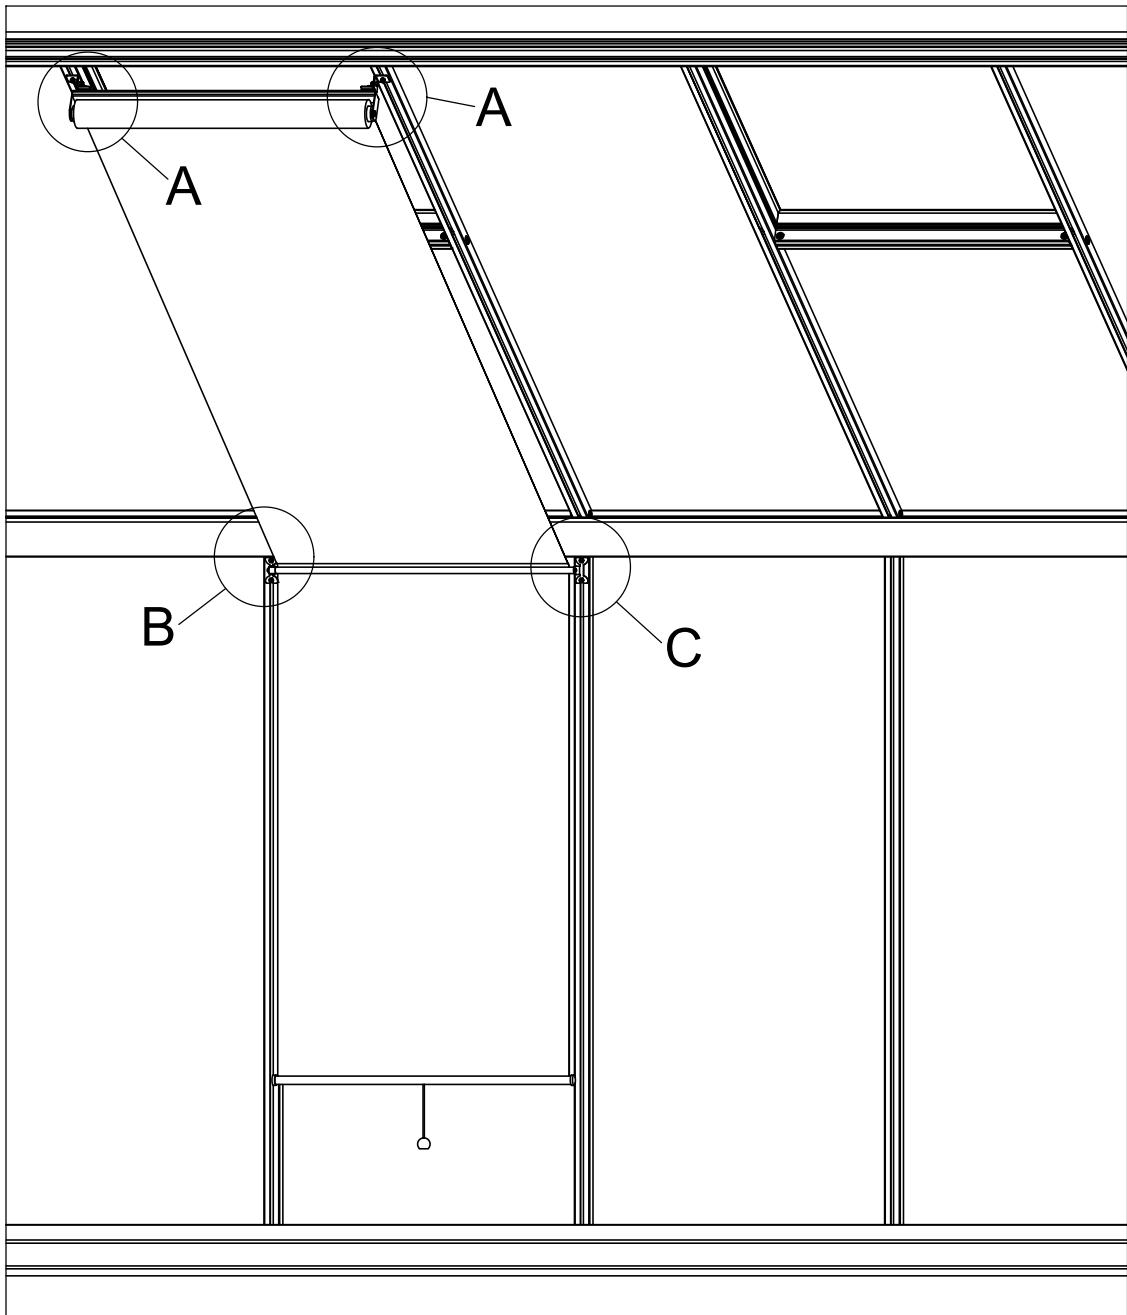

Part	NO.	QTY.	Length(MM)	Page	Part	NO.	QTY.	Length(MM)	Page
	0735-41	1	PCS	P2		7B32-003	4	PCS	P2
	7B32-002	2	PCS	P2		7B32-001A	2	PCS	P3
	S6-12	4	PCS	P2		7A32-001T	1	971	P3
	M6	10	PCS	P2~3		7A32-001A	1	15	P3
	Ma6-16	6	PCS	P2~3					

Part	NO.	QTY.	Length(MM)
	0735-41	1	PCS
	7B32-002	2	PCS
	S6-12	4	PCS
	M6	6	PCS
	Ma6-16	2	PCS
	7B32-003	4	PCS

Adjust 7B32-003 and use spirit level to make sure the curtain is horizontal level.

Part	NO.	QTY.	Length(MM)
	7A32-001A	1	15
	7A32-001T	1	971
	7B32-001A	2	PCS
	M6	4	PCS
	Ma6-16	4	PCS

If necessary, please use 7A32-001A (15mm) to extend the length of the tube 7A32-001T (971mm) that holds the curtain along the wall.

**Willab  Garden**

Tomtholmsvägen Östra Karup 269 21 Båstad SVERIGE  
Tel 0431-686 00 • Fax 0431-686 10 • [www.willabgarden.se](http://www.willabgarden.se) • [info@willabgarden.se](mailto:info@willabgarden.se)