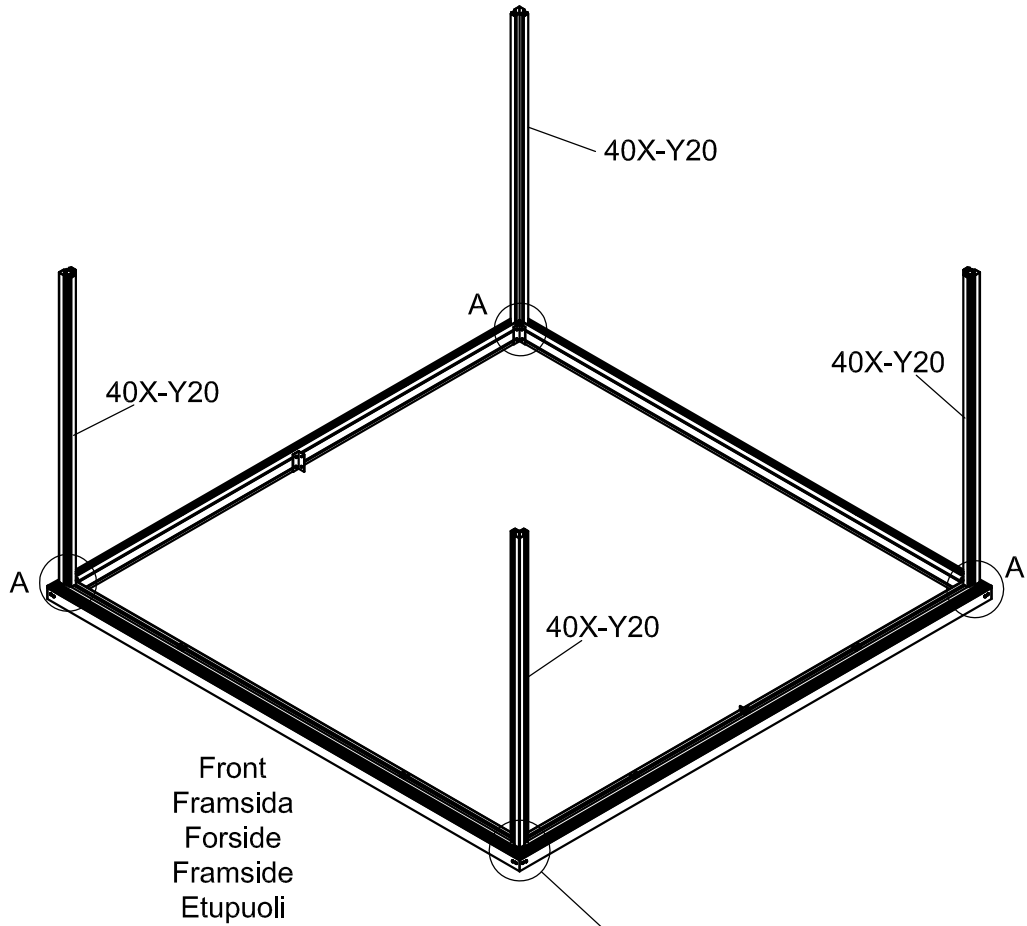

Part	NO.	QTY.	Length(MM)
	40X-Y20	4	1811
	Si6-16	8	PCS
	J05	8	PCS
	M6-8	8	PCS