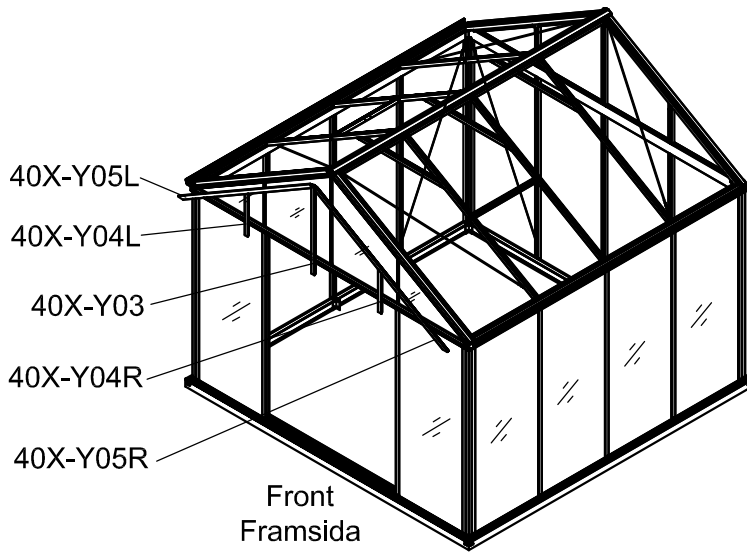

Part	NO.	QTY.	Length(MM)
𑌒𑌒𑌒	40X-Y03	1	859
𑌒𑌒𑌒	40X-Y04R	1	418
𑌒𑌒𑌒	40X-Y04L	1	418
𑌒𑌒𑌒	40X-Y05R	1	1715
𑌒𑌒𑌒	40X-Y05L	1	1715

Front
Framsida
Forside
Framsida
Etupuoli