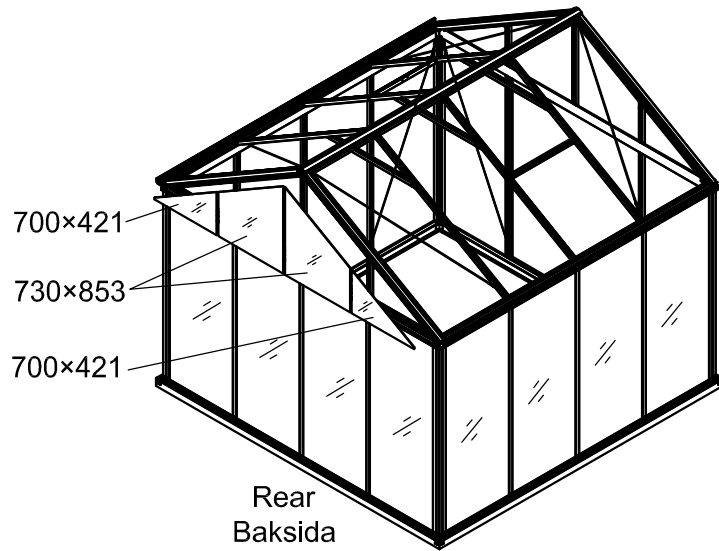

Part	NO.	QTY.	Length(MM)
	700×421	2	700
	730×852	2	852

Rear
Baksida
Bagside
Baksida
Takapuoli