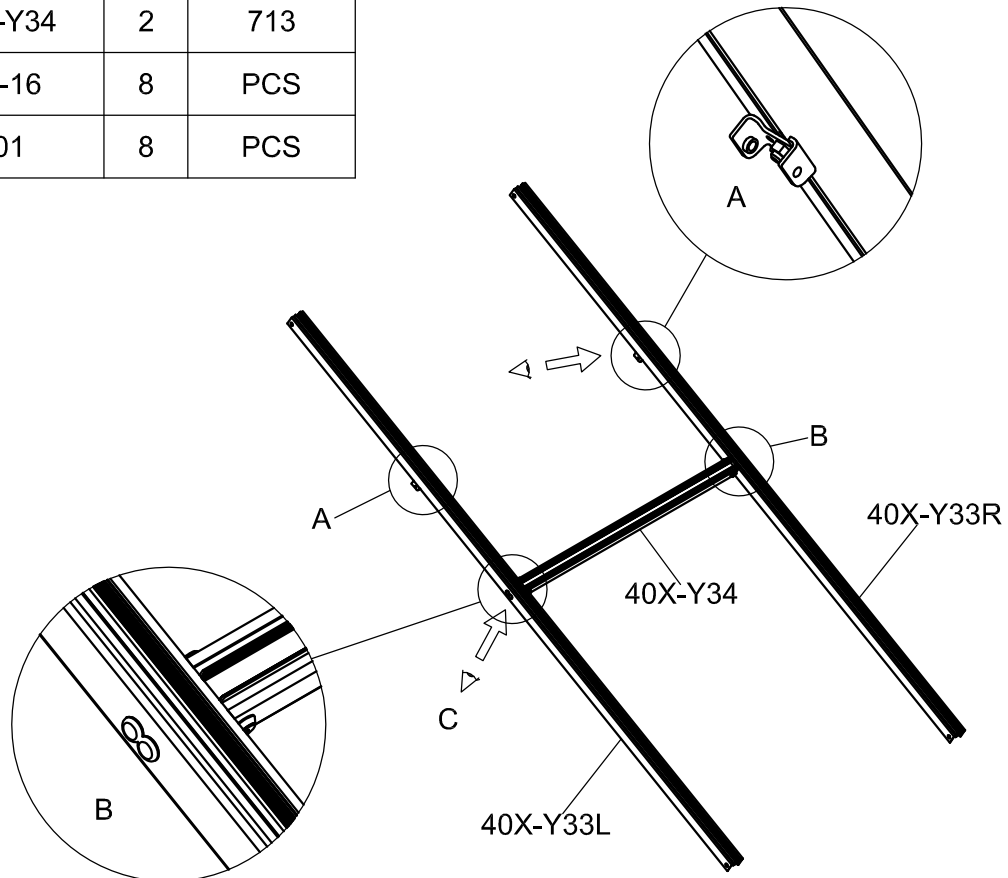

3011

Størrelse (L×B×H):319×319×290cm

Les monteringsanvisningen nøye innen montering.
Det kreves to personer for montering.

3011

Størrelse (L×B×H):319×319×290cm

Læs venligst omhyggeligt, før montering.
Der kræves to personer til montering.

Part	NO.	QTY.	Length(MM)
	40X-Y21	2	1755
	40X-Y22	2	1755
	Si6-16	8	PCS
	J05	8	PCS
	L03	4	1830
	S6-10	16	PCS
	7B26-033	4	PCS

Part	NO.	QTY.	Length(MM)
	7B26-005	4	PCS
	Mi6	16	PCS
	J05	4	PCS
	Si6-12	4	PCS
	M6-8	4	PCS

Part	NO.	QTY.	Length(MM)
	40X-Y33R	2	1716
	40X-Y33L	2	1716
	40X-Y34	2	713
	Si5-16	8	PCS
	J01	8	PCS

2 PCS

Part	NO.	QTY.	Length(MM)
	40X-Y33-A	2	1716

Part	NO.	QTY.	Length(MM)
	Si6-16	24	PCS
	J05	24	PCS

Part	NO.	QTY.	Length(MM)
	40X-Y35	3	1000
	Si6-16	12	PCS
	J05	12	PCS

Part	NO.	QTY.	Length(MM)
∕	730×1836	6	1836

Part	NO.	QTY.	Length(MM)
∕	730×1836	8	1836

Part	NO.	QTY.	Length(MM)
	40X-Y14	4	3149

Part	NO.	QTY.	Length(MM)
	40X-Y01	8	1809
	40X-Y02	1	1809

Part	NO.	QTY.	Length(MM)
	40X-Y01	9	1809
	40X-Y02	1	1809