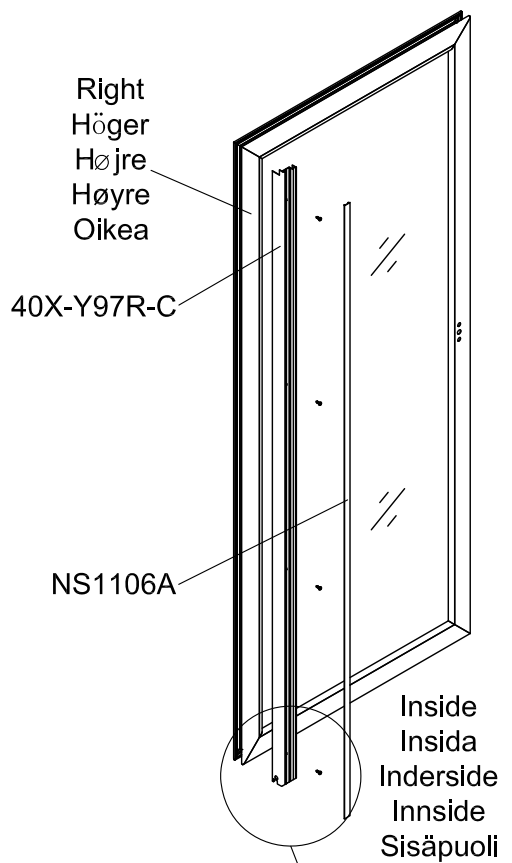

Part	NO.	QTY.	Length(MM)
	40X-Y97R-C	1	1799
	NS1106A	1	1790
	Z4.2-13	4	PCS