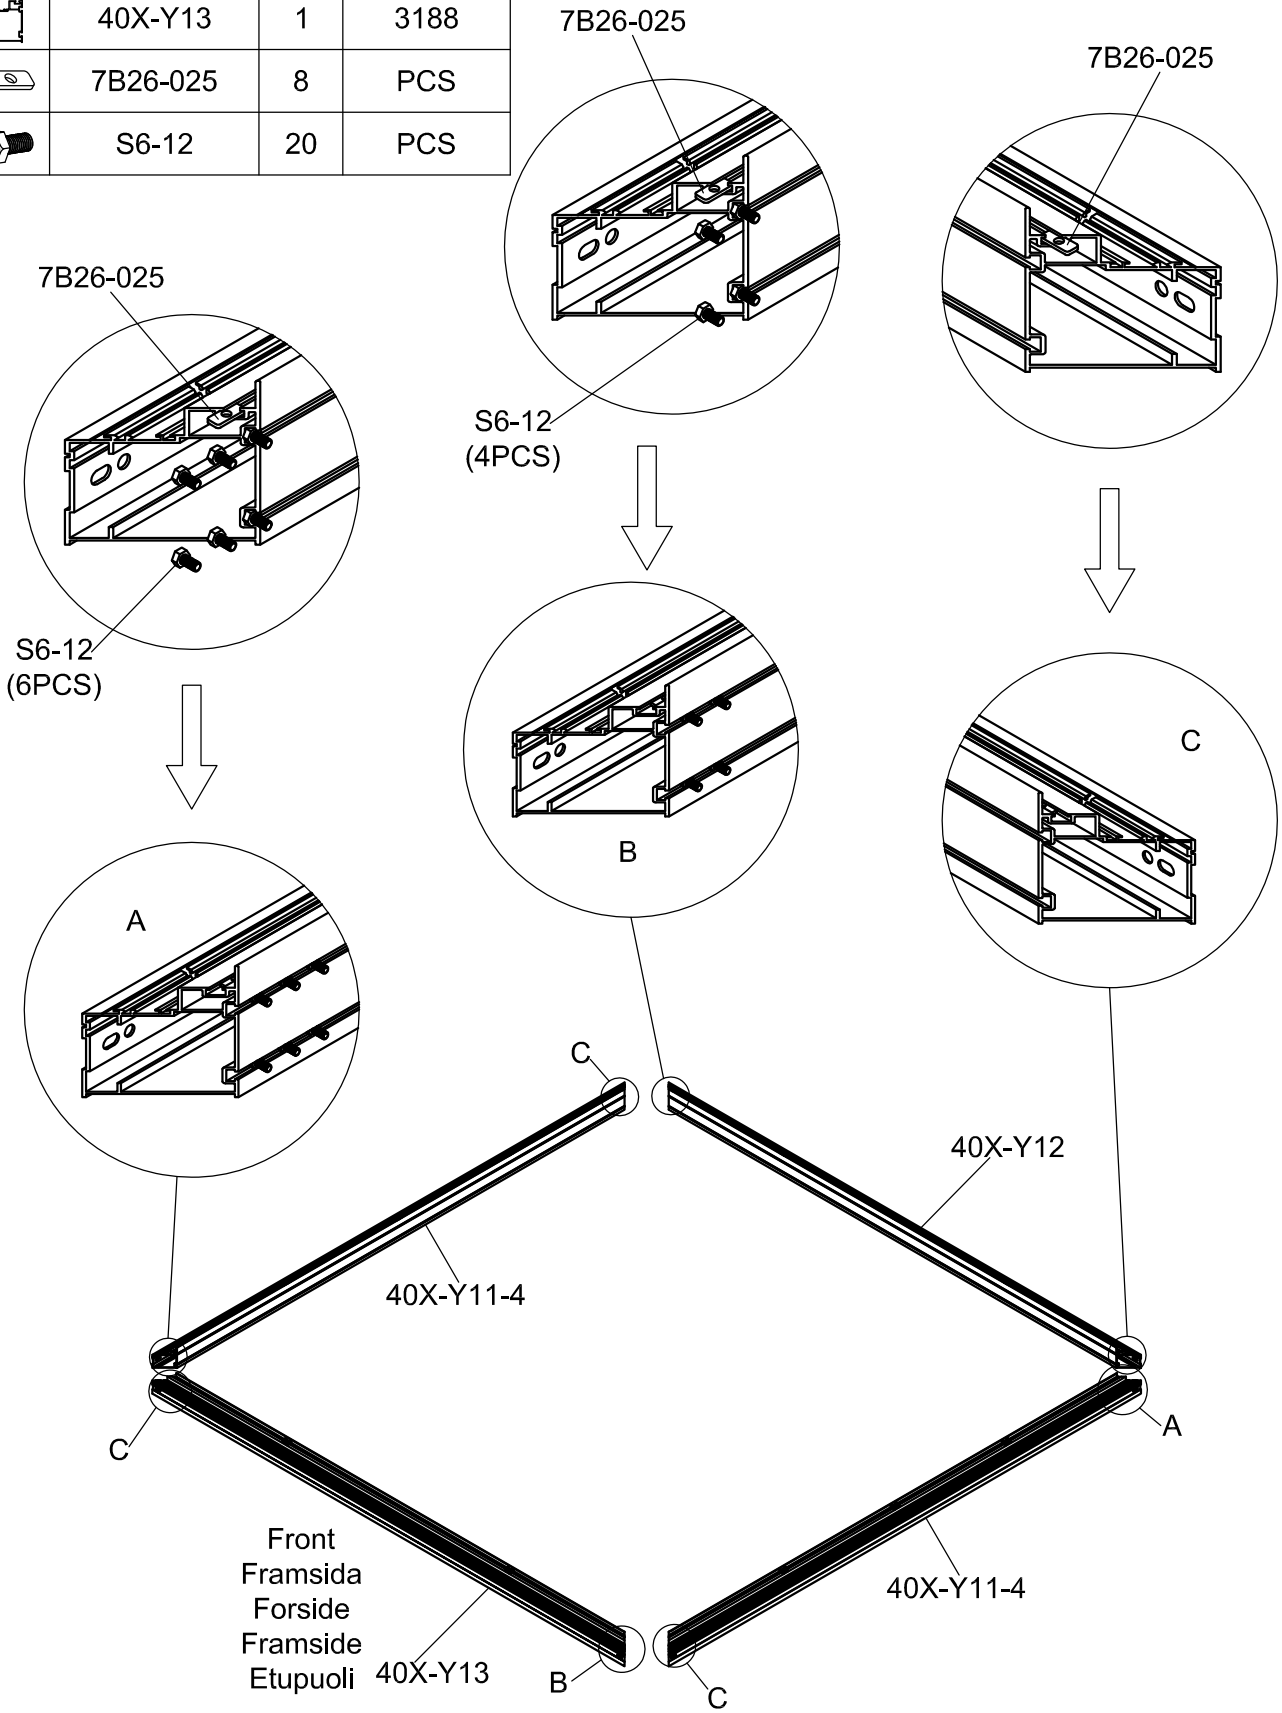

Part	NO.	QTY.	Length(MM)
	40X-Y11-4	2	3188
	40X-Y12	1	3188
	40X-Y13	1	3188
	7B26-025	8	PCS
	S6-12	20	PCS