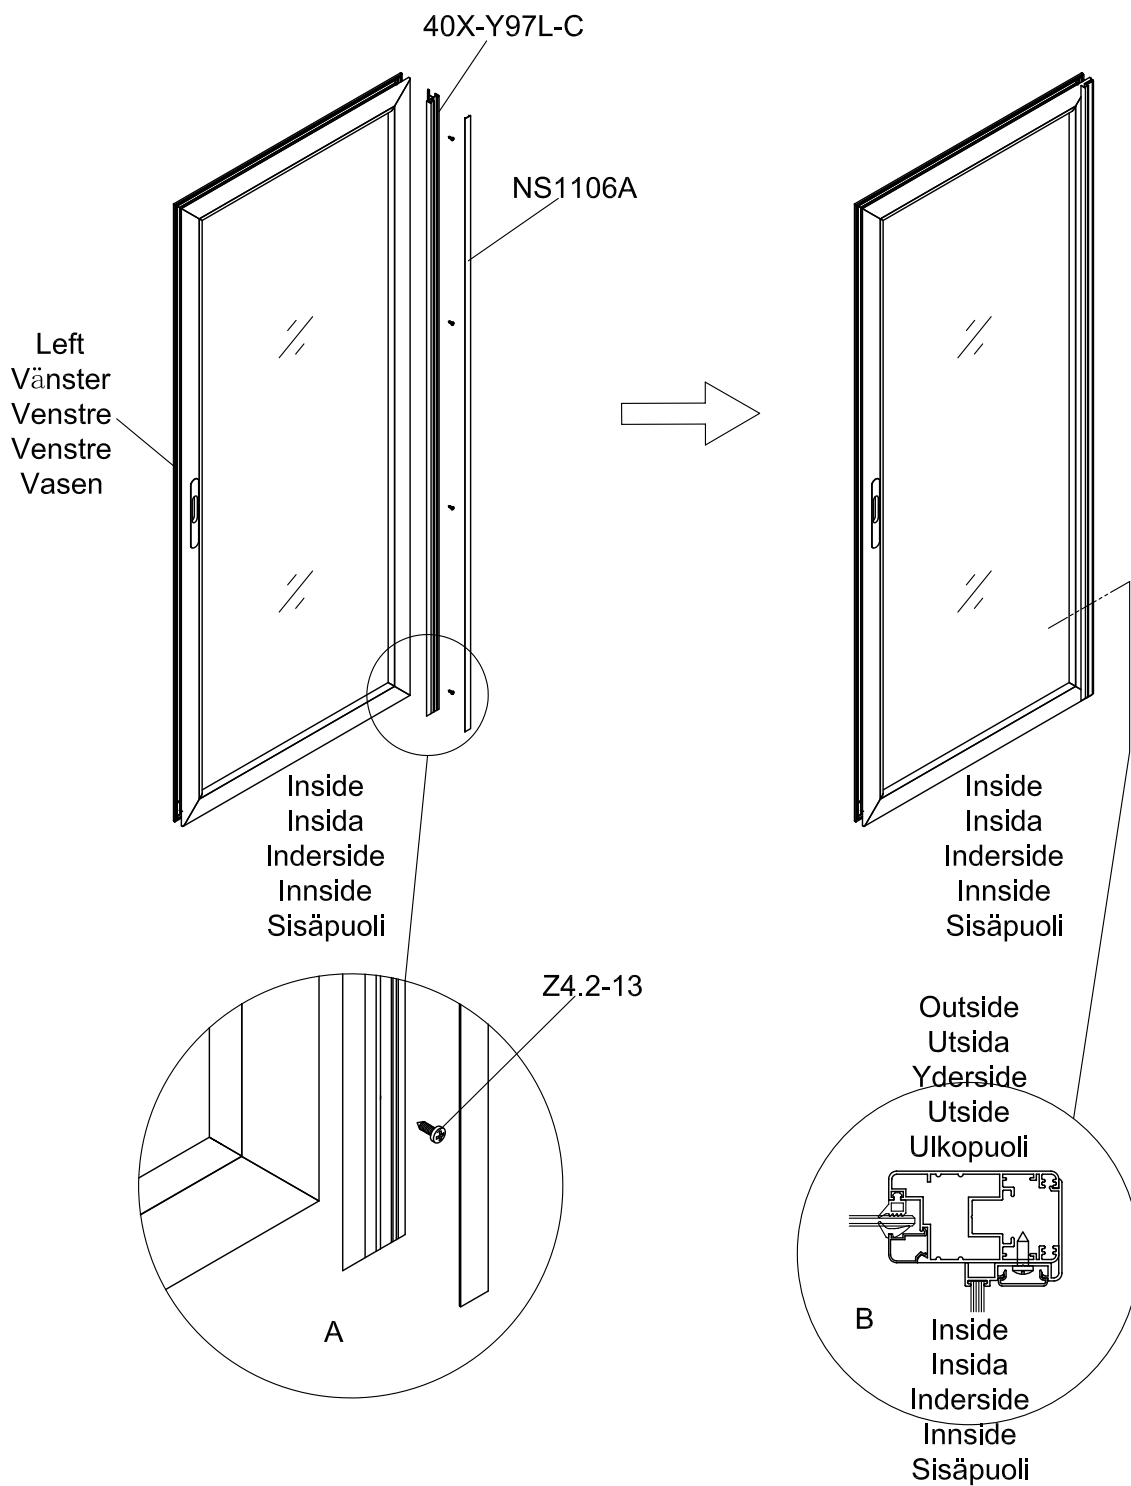

Part	NO.	QTY.	Length(MM)
	658×1695	1	1695
	40X-Y95	2	1704
	40X-Y96	2	666

Part	NO.	QTY.	Length(MM)
	MCJT002	11M	

Part	NO.	QTY.	Length(MM)
	40X-Y97R-C	1	1799
	NS1106A	1	1790
	Z4.2-13	4	PCS

Part	NO.	QTY.	Length(MM)
	40X-Y97L-C	1	1799
	NS1106A	1	1790
	Z4.2-13	4	PCS