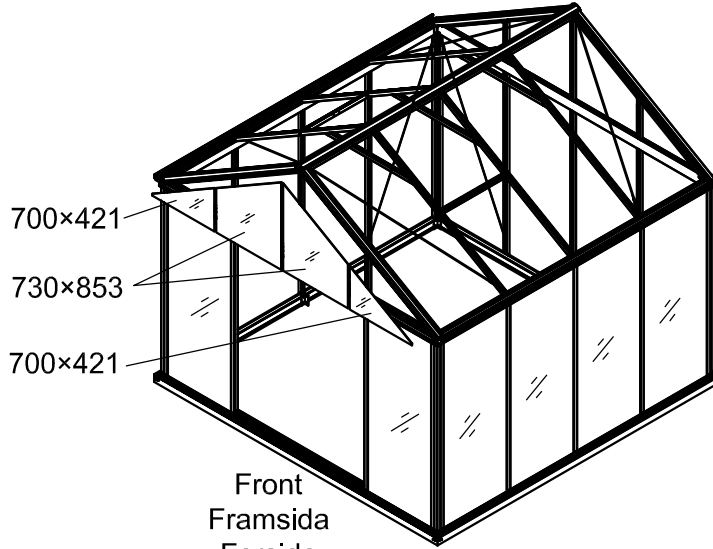

Part	NO.	QTY.	Length(MM)
	700×421	2	700
	730×852	2	852

700×421
730×853
700×421

Front
Framsida
Forside
Framsida
Etupuoli