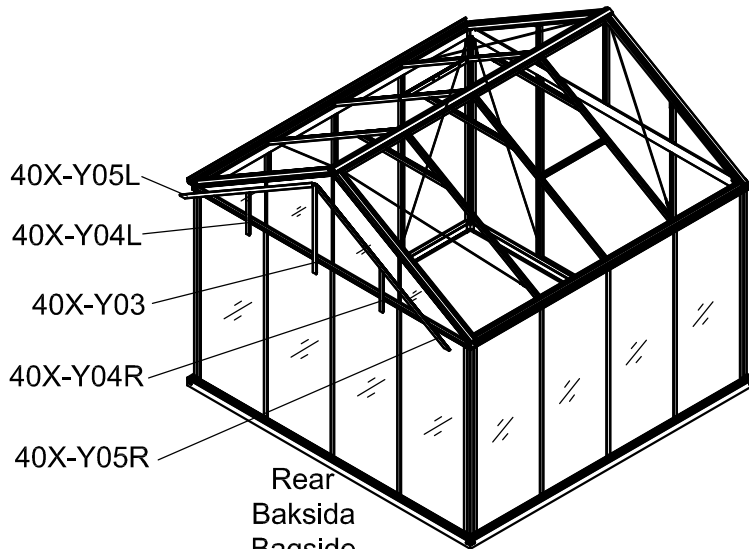

Part	NO.	QTY.	Length(MM)
𑌒𑌒𑌒	40X-Y03	1	859
𑌒𑌒𑌒	40X-Y04R	1	418
𑌒𑌒𑌒	40X-Y04L	1	418
𑌒𑌒𑌒	40X-Y05R	1	1715
𑌒𑌒𑌒	40X-Y05L	1	1715

Rear
Baksida
Bagside
Baksida
Takapuoli