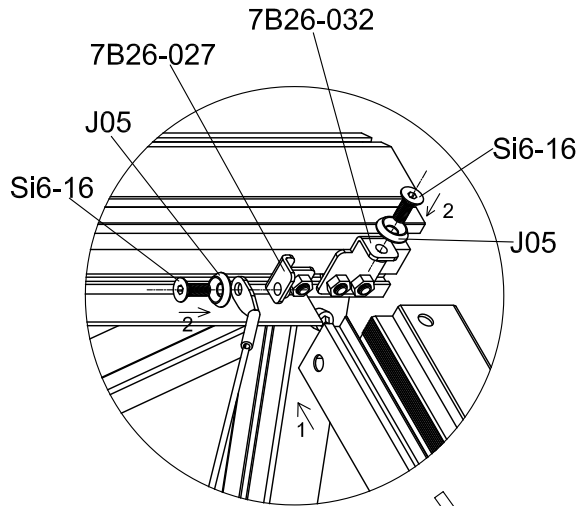

3011

Størrelse (L×B×H):319×319×290cm

Les monteringsanvisningen nøye innen montering.
Det kreves to personer for montering.

3011

Størrelse (L×B×H):319×319×290cm

Læs venligst omhyggeligt, før montering.
Der kræves to personer til montering.

Part	NO.	QTY.	Length(MM)
	40X-Y30	3	1810
	Si6-16	28	PCS
	J05	28	PCS

Part	NO.	QTY.	Length(MM)
	40X-Y31R	2	418
	40X-Y31L	2	418
	40X-Y32	2	859
	Si6-16	12	PCS
	J05	12	PCS

Part	NO.	QTY.	Length(MM)
	40X-Y63-4	1	3118
	M6-8	4	PCS

Part	NO.	QTY.	Length(MM)
	40X-Y21	2	1755
	40X-Y22	2	1755
	Si6-16	8	PCS
	J05	8	PCS
	L03	4	1830
	S6-10	16	PCS
	7B26-033	4	PCS

Part	NO.	QTY.	Length(MM)
	7B26-005	4	PCS
	Mi6	16	PCS
	J05	4	PCS
	Si6-12	4	PCS
	M6-8	4	PCS

Part	NO.	QTY.	Length(MM)
∕	730×1836	6	1836

Part	NO.	QTY.	Length(MM)
∕	730×1836	8	1836

Part	NO.	QTY.	Length(MM)
	40X-Y14	4	3149

Part	NO.	QTY.	Length(MM)
	40X-Y01	8	1809
	40X-Y02	1	1809

Part	NO.	QTY.	Length(MM)
	40X-Y01	9	1809
	40X-Y02	1	1809