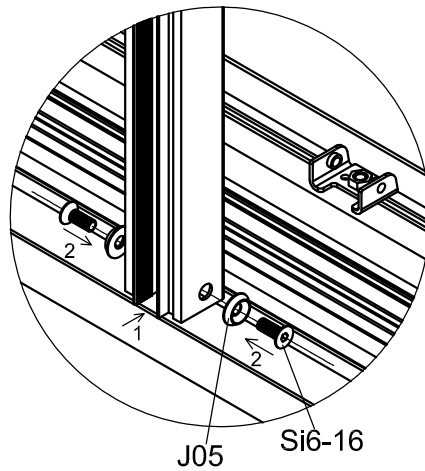

Part	NO.	QTY.	Length(MM)
	40X-Y31R	2	418
	40X-Y31L	2	418
	40X-Y32	2	859
	Si6-16	12	PCS
	J05	12	PCS