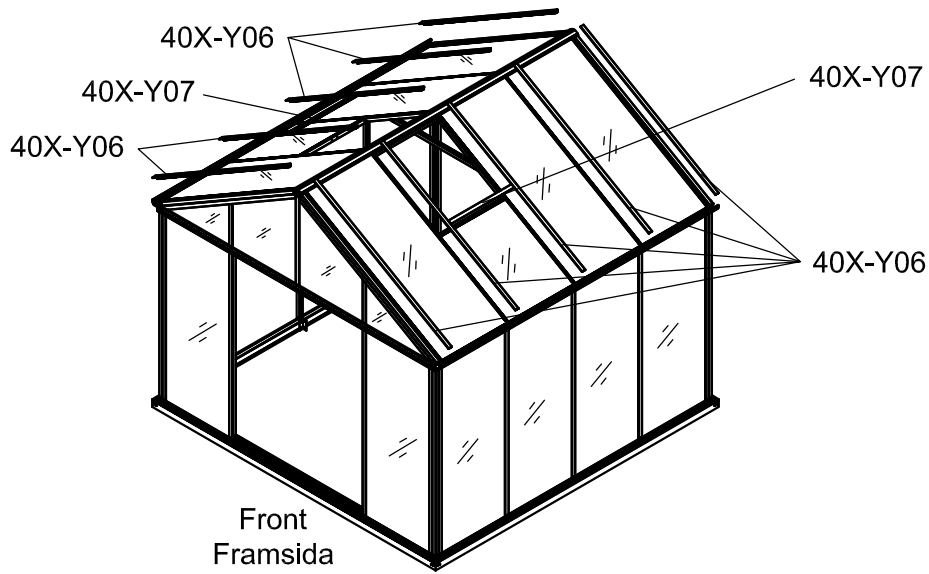

Part	NO.	QTY.	Length(MM)
	40X-Y06	10	1756
	40X-Y07	2	712

Front
Fransida
Forside
Franside
Etupuoli